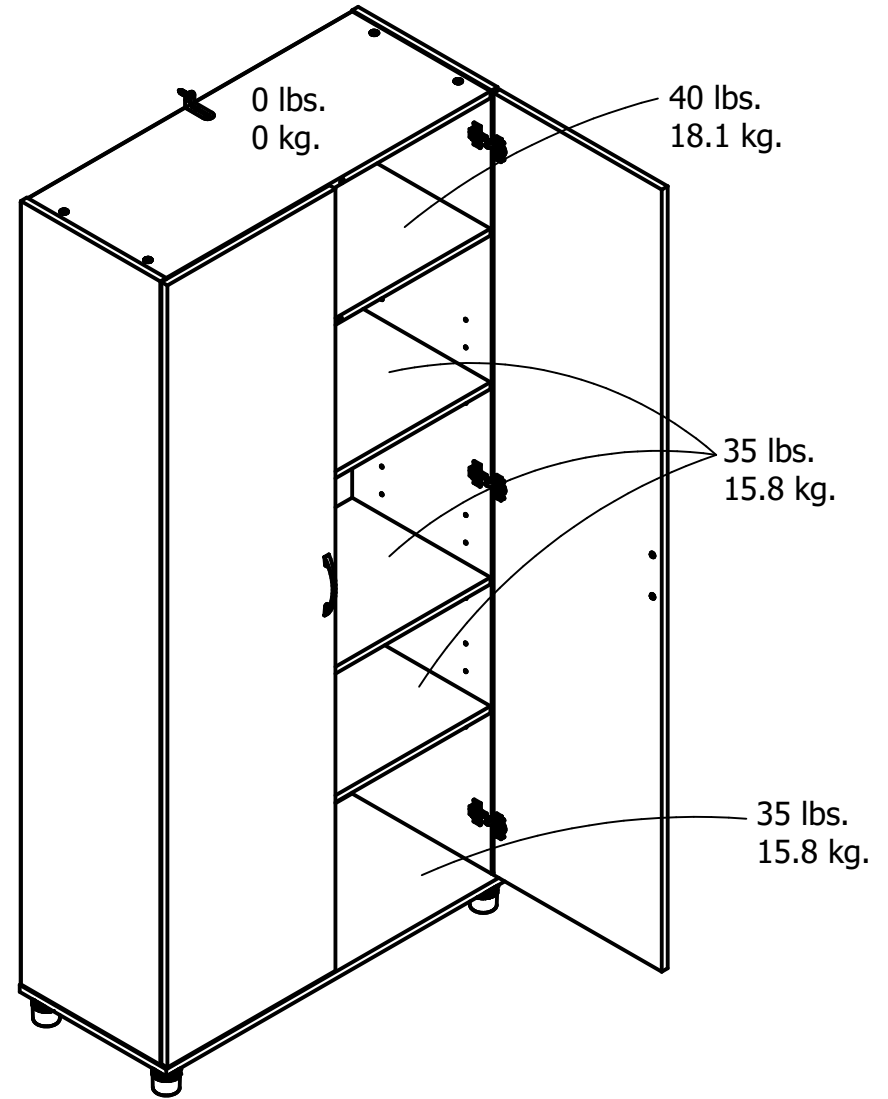

Interior Shelves (5):  
34.13 in. wide  
14.5 in. deep

Overall Product Size:  
74.31in.H x 35.68 in.W x 15.38 in.D  
188.7cmH x 90.6cmW x 39.1cmD

Wood Breakdown: 98%  
Total storage: 20.12 cubic feet

Unit Weight: 136 lbs. (61.7 kg)